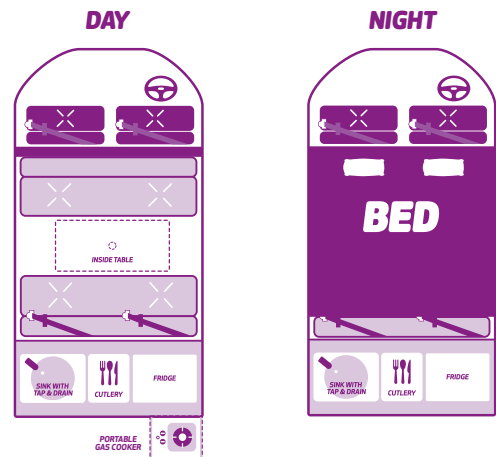

FLOOR PLAN

IMPORTANT STUFF: JUCY Rentals standard conditions apply • We hire to 18+
INCLUDED IN THE RATE: GST • Unlimited kilometres • 24/7 roadside assistance • Standard vehicle insurance (excess applies)
NOTE: Images are only an indication of the style available.