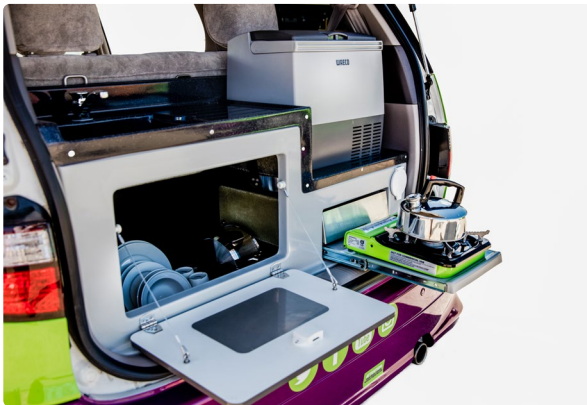

## CORE SPECS

<b>MODEL/YEAR</b>	Toyota Tarago / 2000-2005
<b>ENGINE</b>	2.2 - 2.4 litre
<b>TRANSMISSION</b>	Automatic
<b>FUEL</b>	Petrol
<b>FUEL TANK</b>	60 litres
<b>POWER SUPPLY</b>	Dual 12v battery system
<b>FIT OUT</b>	Custom built interior in 2015-17
<b>LUGGAGE</b>	2 large, 2 small
<b>MEASUREMENTS</b>	Length 4.7m / Interior height 1.2m Width 1.6m / Exterior height 1.8m
<b>BED DIMENSIONS</b>	Double bed 1.7m x 1.3m

## FEATURES

- Portable gas cooker
- 18 litre compressor fridge
- Sink with tap and drain
- 10 litre water tank
- CD player and radio
- 2 Bench seats - convert into double bed
- Blinds for all windows
- Storage space under bench seats
- Power steering and ABS
- Air conditioning in cabin

## INCLUDED WITH VEHICLE

- Linen, pillows and duvet
- Bath towels and tea towel
- Frying pan, saucepan, kettle and bowls
- Can/bottle opener and kitchen utensils
- Bucket and cleaning equipment
- Roadside breakdown assistance