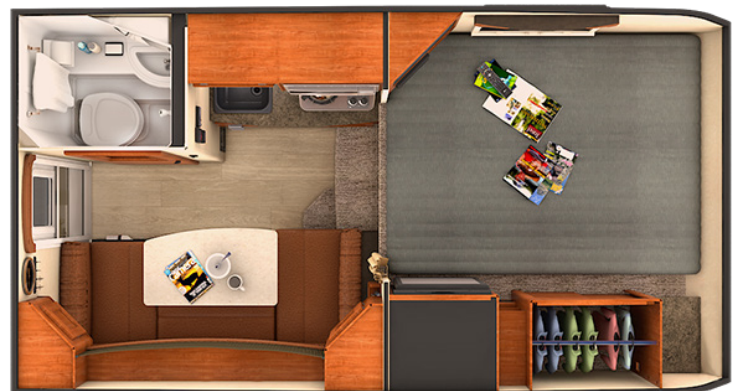

Available in: LA, San Francisco, Las Vegas, and Vancouver

Ford F-150 extended cab & Lance 650 Camper

- Sleeps 2-3, seats 6
- Average Year: 2018
- Engine: 5L 8 Cylinder
- Fuel: 13.1L/100km (18 mpg)
- Fuel size: 36 Gallons
- Transmission: Auto

Dimensions

- Length: 4.75m (15.6ft)
- Width: 2.18m (86in)
- Height: 2.53m (8.3ft)
- Storage space: 32.3 cubic ft

Vehicle Features

- Stainless Steel 2-Burner Range, cooking/ eating utensils
- Queen size bed (memory foam) + bedding (duvet, sheets, and pillows)
- Outside picnic chairs
- Camper A/C (requires external power)
- Camper heater - runs off of propane (does not require external power)

- 15-Gallon Propane Tank w/Gauge
- Refrigerator (3 Cu Ft) 3-Way
- Sink w/High Spout Galley Faucet
- Microwave (requires external power)
- Foldaway in-van table + benches (turns into bed for 3rd person)
- Combo Screen/Shade on Windows
- Exterior Wash Station
- LED interior lighting, reading lights, and patio light
- Power Roof Vent in Bath
- 12V/USB Outlet in Cab-Over
- Exterior 110V Patio Outlet
- EZ Charge Battery Charging Port
- AM/FM/CD Stereo w/Int & Ext Speakers w/Bluetooth