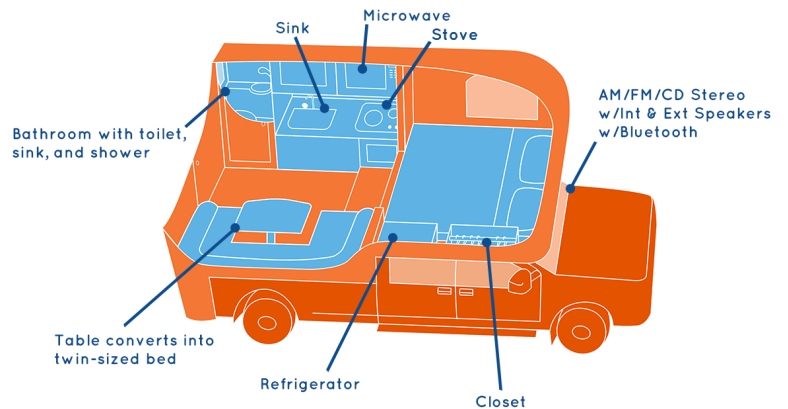

Indie Camper

Our Indie Camper, short for “Independent Camper,” is a bit different for Escape. It’s our first model that’s not technically a campervan, but it’s still easy to maneuver, includes our unique artwork, and comes fully-equipped with everything you need to hit the road... including a bathroom with shower and toilet!

Available in: LA, San Francisco, Las Vegas, and Vancouver

Ford F-150 extended cab & Lance 650 Camper

- Sleeps 2-3, seats 6
- Average Year: 2018
- Engine: 5L 8 Cylinder
- Fuel: 13.1L/100km (18 mpg)
- Fuel size: 36 Gallons
- Transmission: Auto

Dimensions

- Length: 4.75m (15.6ft)
- Width: 2.18m (86in)
- Height: 2.53m (8.3ft)
- Storage space: 32.3 cubic ft

Vehicle Features

- Stainless Steel 2-Burner Range, cooking/ eating utensils
- Queen size bed (memory foam) + bedding (duvet, sheets, and pillows)
- Outside picnic chairs
- Camper A/C (requires external power)
- Camper heater - runs off of propane (does not require external power)

- 15-Gallon Propane Tank w/Gauge
- Refrigerator (3 Cu Ft) 3-Way
- Sink w/High Spout Galley Faucet
- Microwave (requires external power)
- Foldaway in-van table + benches (turns into bed for 3rd person)
- Combo Screen/Shade on Windows
- Exterior Wash Station
- LED interior lighting, reading lights, and patio light
- Power Roof Vent in Bath
- 12V/USB Outlet in Cab-Over
- Exterior 110V Patio Outlet
- EZ Charge Battery Charging Port
- AM/FM/CD Stereo w/Int & Ext Speakers w/Bluetooth